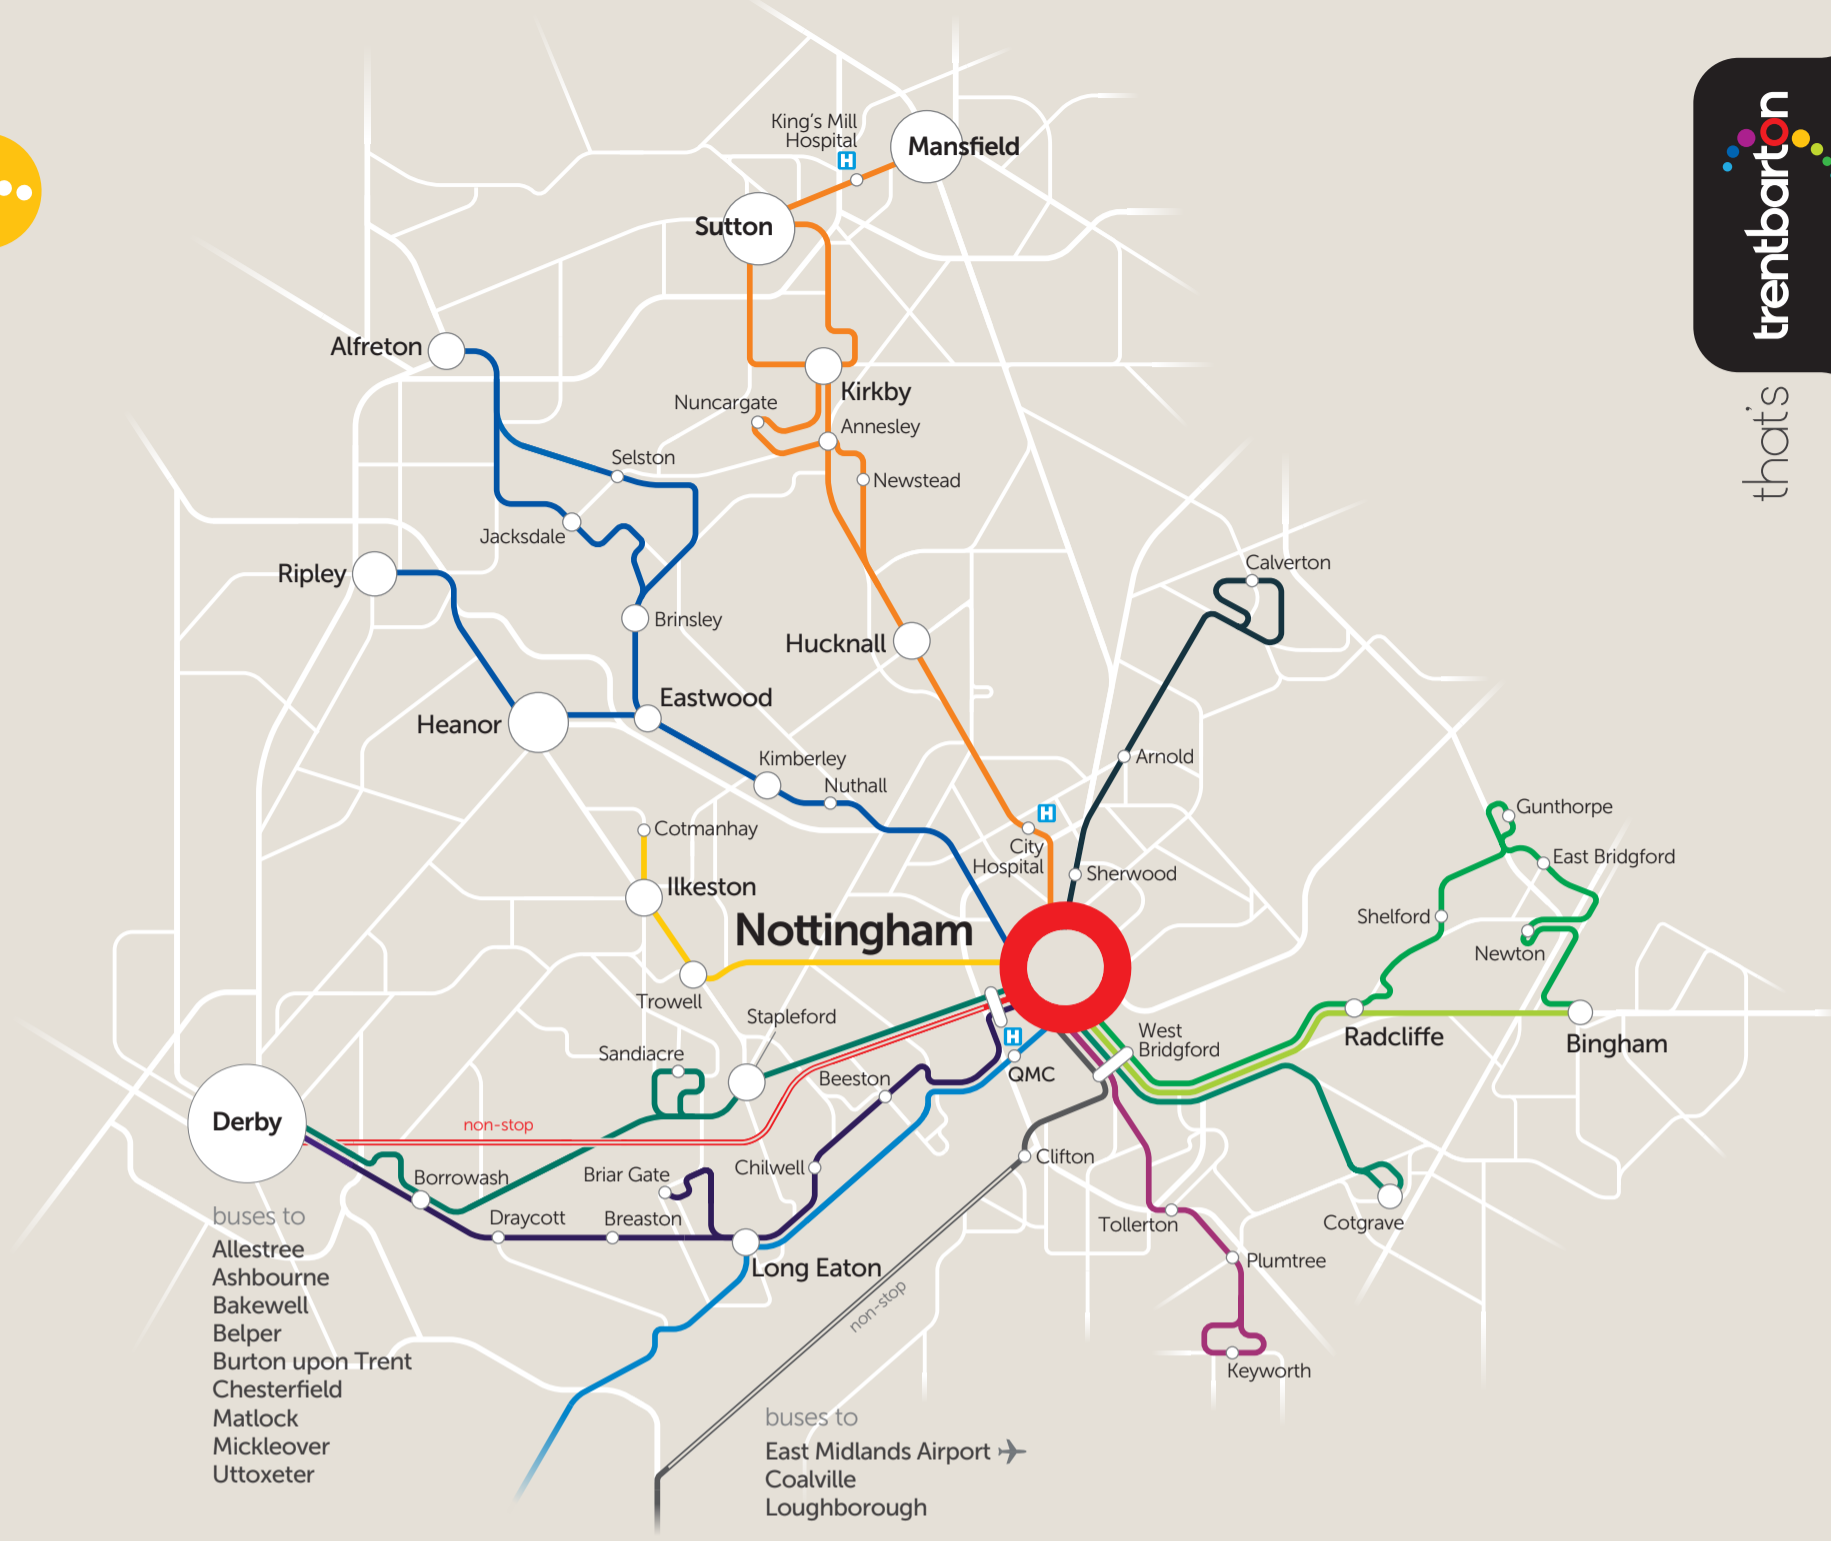

really good buses from Nottingham

buses to
Allestree
Ashbourne
Bakewell
Belper
Burton upon Trent
Chesterfield
Matlock
Mickleover
Uttoxeter

buses to
East Midlands Airport
Coalville
Loughborough

route	towards	bus stop
calverton	Calverton	P1 T6
cotgrave	Cotgrave	B1 Friar Lane Broad Marsh
i4	Sandiacre & Derby	F3 Friar Lane
indigo	Long Eaton & Derby	F4 Friar Lane
keyworth	Keyworth	Broad Marsh
evenings	Keyworth	X1 Mount Street
rainbowone	Heanor & Ripley or Alferton	Victoria T8 U1
mainline	Radcliffe & Bingham	F2 Friar Lane Broad Marsh
villager	Villages & Bingham	F2 Friar Lane Broad Marsh
redarrow	Derby	Victoria U1
skylink	East Midlands Airport East Midlands Gateway or Coalville	F1 Friar Lane Broad Marsh
skylink express	East Midlands Airport FAST	F1 Friar Lane Broad Marsh
the threes	Sutton & Mansfield	Victoria
after midnight	Sutton	V4
the two	Ilkeston & Cotmanhay	Victoria T8 U4